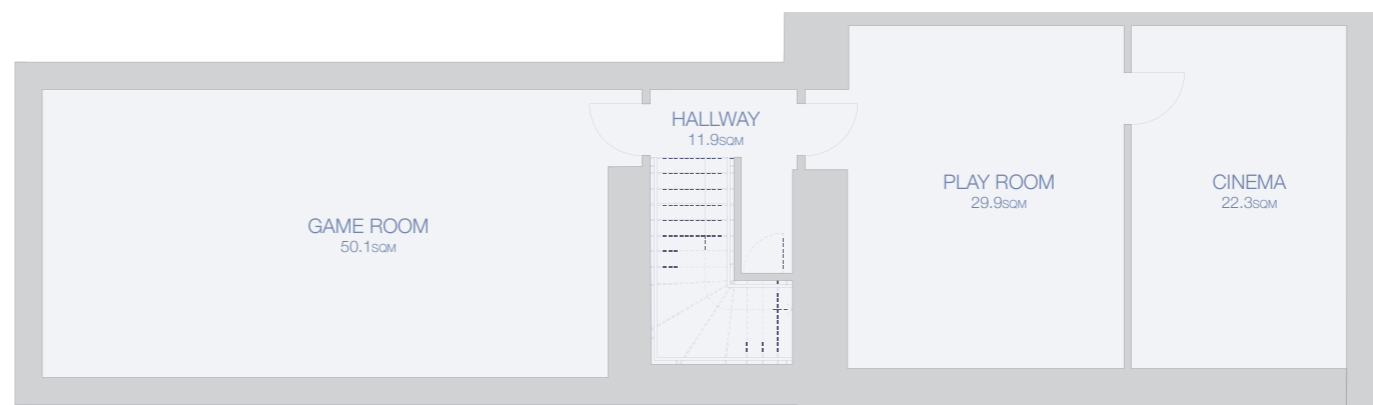

# APARTMENT 1

3 BED | 3 BATH | 407.9SQM

UPPER LEVEL 407.9SQM

LOWER LEVEL 114.9SQM

DU PARC

# APARTMENT 8

2 BED | 2 BATH | 196.6SQM

DU PARC